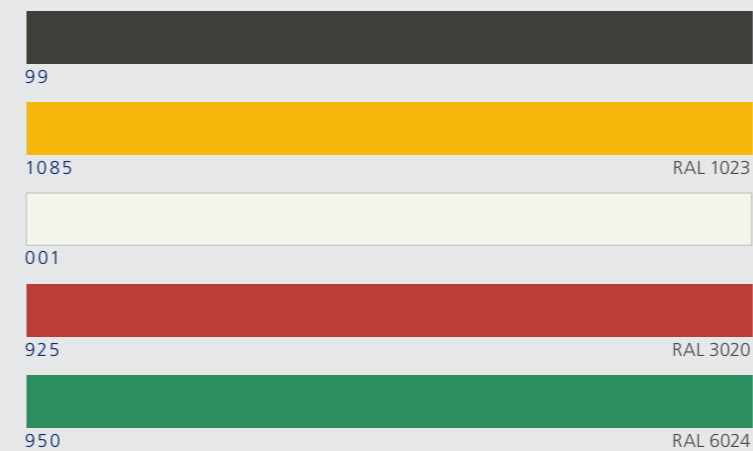

## QUALITY FLOORING IS THE FOUNDATION OF A SOLID BUSINESS

Jotafloor products are renowned for their strength, durability and reliability in the toughest floor coating applications. With our range of colours options, you can bring your design vision to life, providing beauty and additional utility.

### OUR MOST POPULAR SHADES

### FIND YOUR PERFECT SHADE OF GREY

### LINE MARKING