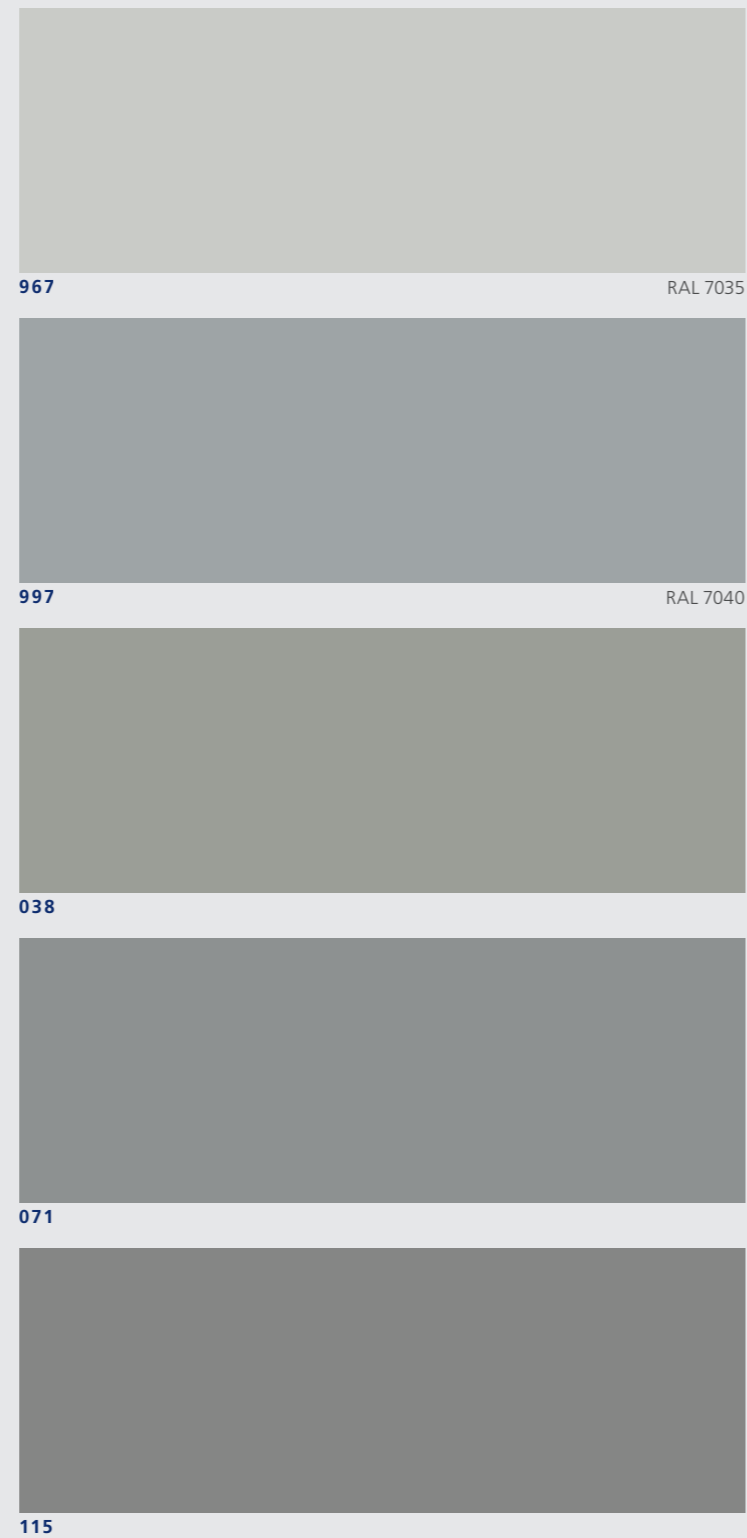

## QUALITY FLOORING IS THE FOUNDATION OF A SOLID BUSINESS

Jotafloor products are renowned for their strength, durability and reliability in the toughest floor coating applications. With our range of colours options, you can bring your design vision to life, providing beauty and additional utility.

### OUR MOST POPULAR SHADES

### FIND YOUR PERFECT SHADE OF GREY

### LINE MARKING